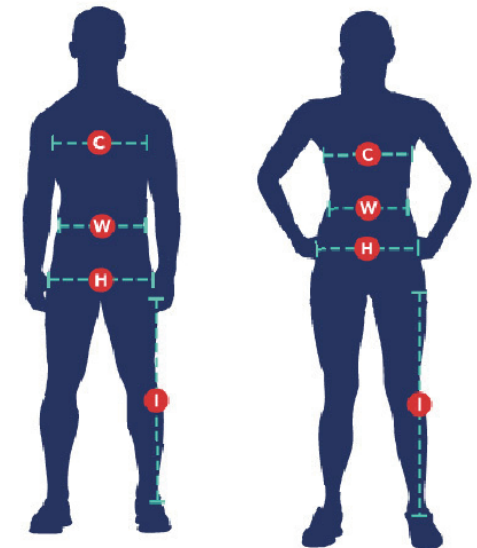

SIZE	XS TALL	S TALL	MTALL	L TALL	XL TALL	2XL TALL
CHEST	32-33	34-35	36-37	38-39	40-41	42-43
WAIST	26-27	28-29	30-31	32-33	34-35	36-37
HIP (seat)	36-37	38-39	40-41	42-43	44-45	46-47
INSEAM	31	32	33	34	35	36
SLEEVE	30-31	31-32	32-33	33-34	34-35	35-36
TORSO	58-59	60-61	62-63	64-65	66-67	68-69

MEN'S TALL SIZING CHART (inches)

SIZE	XS TALL	S TALL	MTALL	L TALL	XL TALL	2XL TALL
CHEST	36-38	39-40	41-42	43-44	45-46	47-50
WAIST	29-30	31-32	33-34	35-36	37-38	39-40
INSEAM	31	32	33	34	35	36
SLEEVE	33-34	34-35	35-36	36-37	37-38	38-39
TORSO	62-63	64-65	66-67	68-69	70-71	72-73

UNISEX TALL SIZING CHART (inches)

SIZE	XS TALL	S TALL	MTALL	L TALL	XL TALL	2XL TALL
CHEST	32-35	35-38	38-41	41-44	44-47	47-50
WAIST	26-28	28-31	31-34	34-37	37-40	40-43
INSEAM	31	32	33	34	35	36

Notes:

All width measurements are circumference.

Sleeve length is measured from centre back neck over shoulder to wrist with elbow slightly bent.

Torso is measured from shoulder, under crotch and back up to shoulder.

VELOCITY & PREDATOR JACKET SIZING CHART